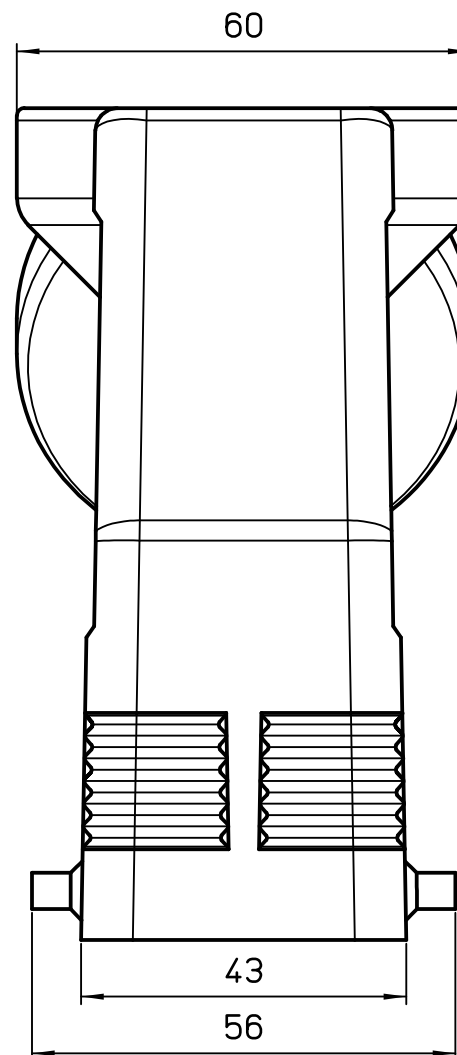

Diritti riservati All rights reserved

REV.	DATE	SIGNATURE		
⚠		⊕	Dimensions in mm	Simplified representation with dimensions without tolerance
Original Size A4		MIO 24.32	Hood side entry M32	Scale 1:1
Date 20/08/21				
Sign. S. Diasparra				

1

2

3