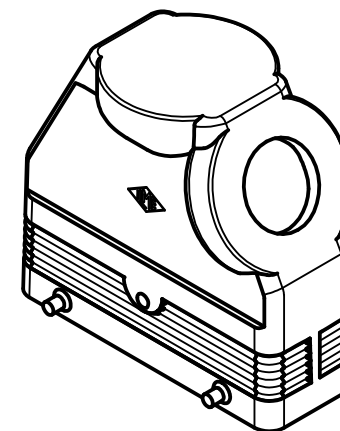

Diritti riservati All rights reserved

REV.	DATE	SIGNATURE		
⚠		⊕	Dimensions in mm	Simplified representation with dimensions without tolerance
Original Size A4		MIO 24.32	Hood side entry M32	Scale 1:1
Date 20/08/21				
Sign. S. Diasparra				