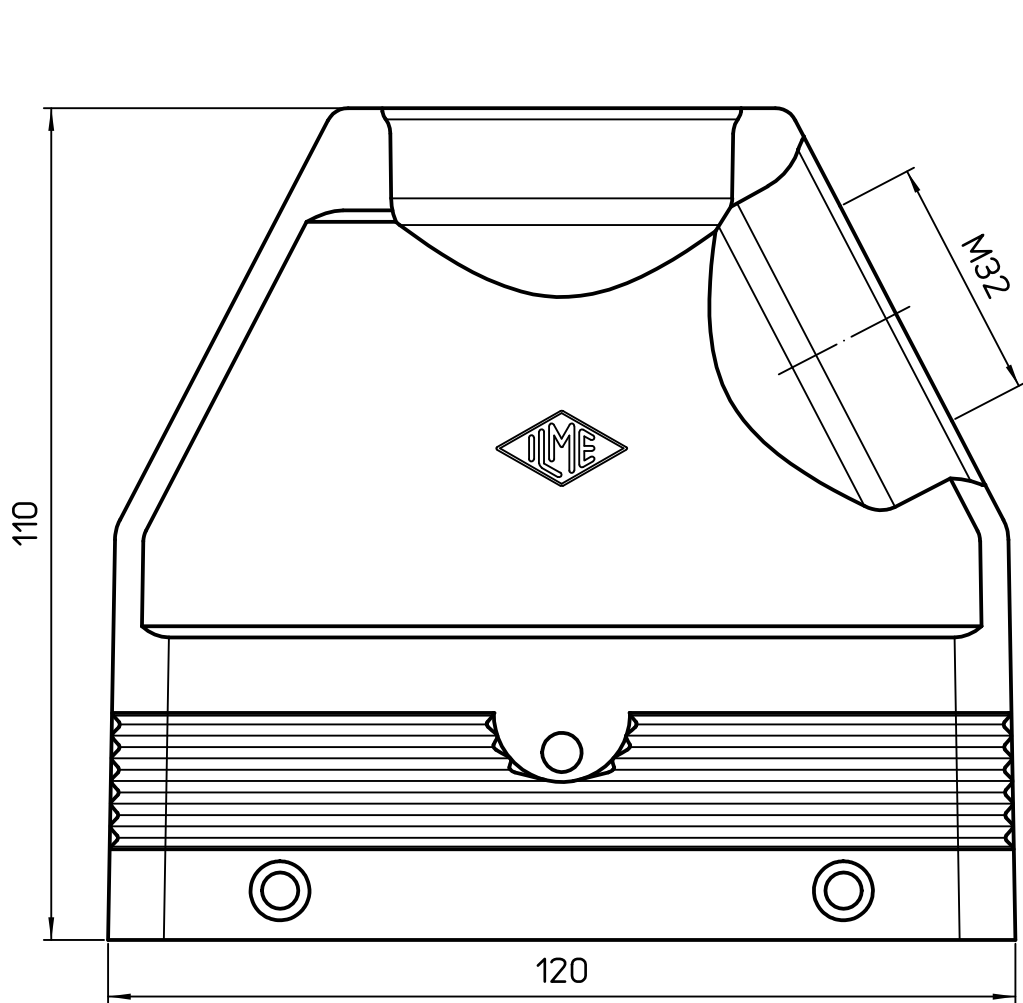

Diritti riservati All rights reserved

REV.	DATE	SIGNATURE		
⚠		⊕	Dimensions in mm	Simplified representation with dimensions without tolerance
Original Size A4		MIO 24.32	Hood side entry M32	Scale 1:1
Date 20/08/21				
Sign. S. Diasparra				